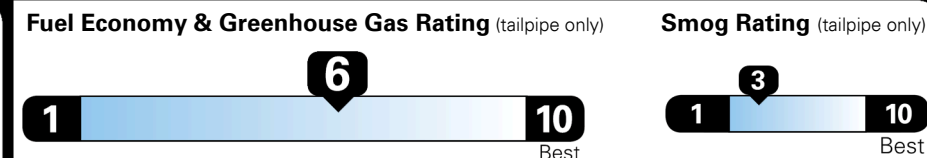

EPA DOT Fuel Economy and Environment

Gasoline Vehicle

Fuel Economy
27 MPG
combined city/hwy
3.7 gallons per 100 miles

Small SUVs range from 18 to 120 MPG. The best vehicle rates 136 MPGe.

26 city
29 highway

You save $0
in fuel costs over 5 years compared to the average new vehicle.

Annual fuel cost **$1,400**